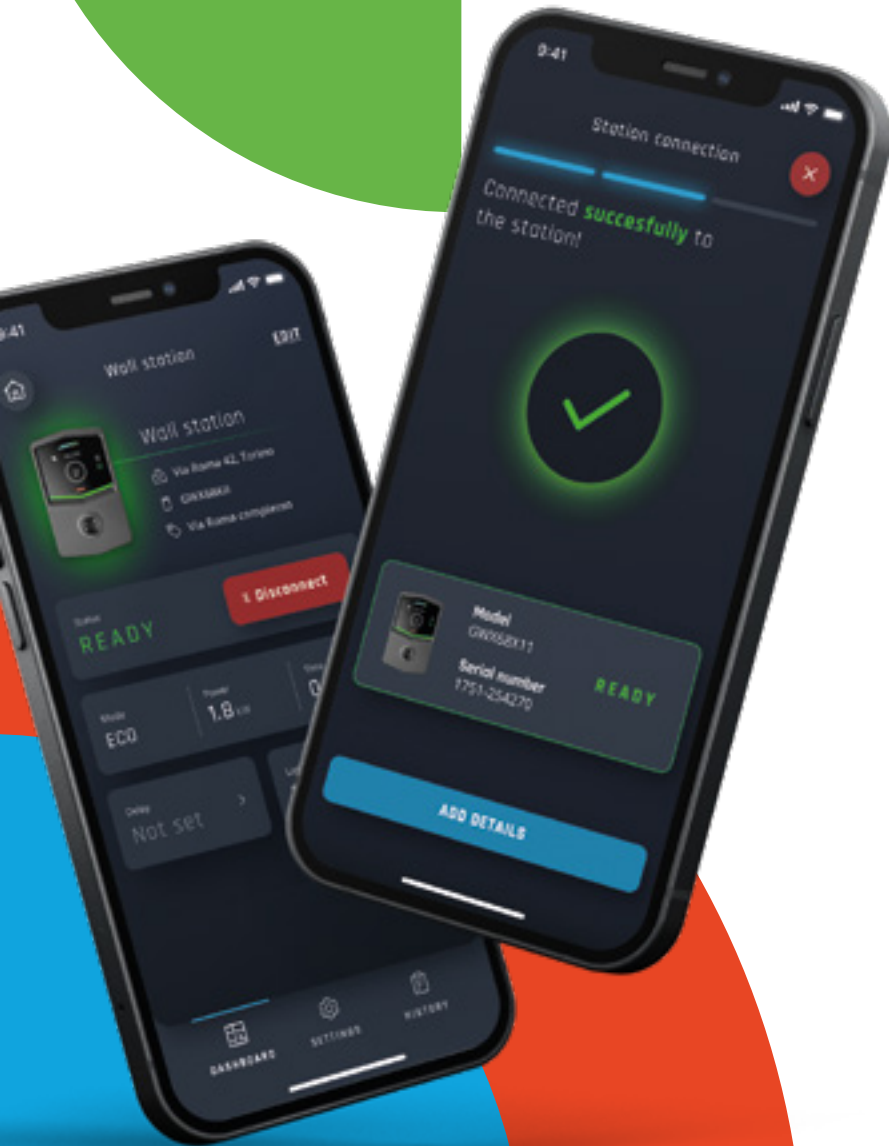

Intuitive,
ergonomic
and simple

MORE COMFORTABLE, ONLY ONE HAND IS NEEDED

Thanks to "one-handed recharge" functionality, it is possible to insert the plug in its socket using only one hand: this feature makes the e-driver user experience more comfortable and easy.

SIMPLE AND INTUITIVE INTERFACE

I-CON also has an innovative user interface, composed by a **display and touch slider** that makes it possible to **view messages** and **manage charging settings locally**, immediately and intuitively.

Avoid a blackout at home

INTELLIGENT CHARGING MANAGEMENT

Designed specifically for home charging, **the innovative Gewiss DLM** (Dynamic Load Management) system makes it possible to charge your electric vehicle at the **maximum available power** in your home, **avoiding** the worry **of exceeding the limit** contracted with your Energy Provider. **The Wallbox dynamically raises or lowers the charging power**, according to other household loads (home devices, lights and other...).

Dynamic Load Management Example

max load: **6kW**

Smart

I-CON IS ON YOUR SMARTPHONE

The **configuration app**, available for Android and iOS, makes it **simple, immediate and intuitive** to start up and maintain the charging station, giving the possibility to **update the firmware** or **perform diagnostics from a smartphone** without opening the charging station. It also allows the user to **configure settings as desired**.