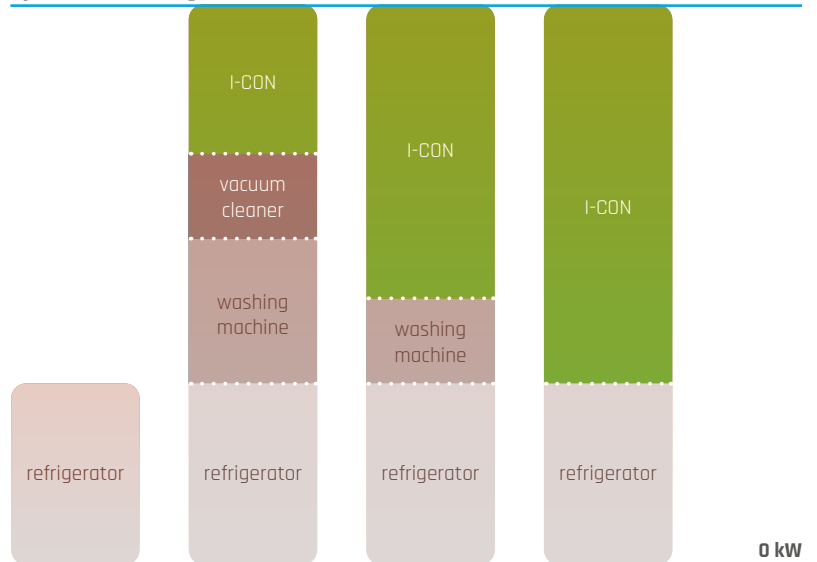

SIMPLE AND INTUITIVE INTERFACE

I-CON also has an innovative user interface, composed by a **display and touch slider** that makes it possible to **view messages** and **manage charging settings locally**, immediately and intuitively.

Avoid a blackout at home

INTELLIGENT CHARGING MANAGEMENT

Designed specifically for home charging, **the innovative Gewiss DLM** (Dynamic Load Management) system makes it possible to charge your electric vehicle at the **maximum available power** in your home, **avoiding** the worry **of exceeding the limit** contracted with your Energy Provider. **The Wallbox dynamically raises or lowers the charging power**, according to other household loads (home devices, lights and other...).

Dynamic Load Management Example

max load: **6kW**

Smart

I-CON IS ON YOUR SMARTPHONE

The **configuration app**, available for Android and iOS, makes it **simple, immediate and intuitive** to start up and maintain the charging station, giving the possibility to **update the firmware** or **perform diagnostics from a smartphone** without opening the charging station. It also allows the user to **configure settings as desired**.