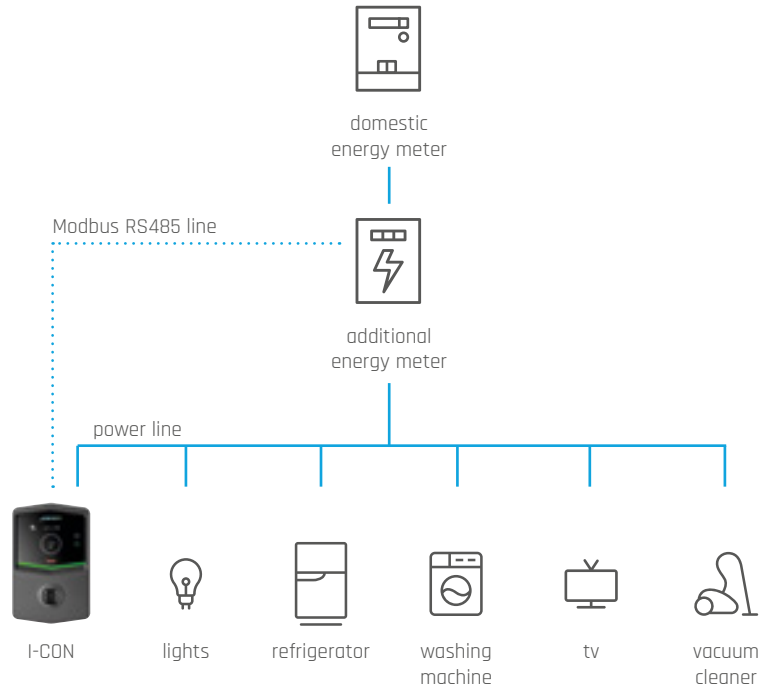

Avoid a blackout at home